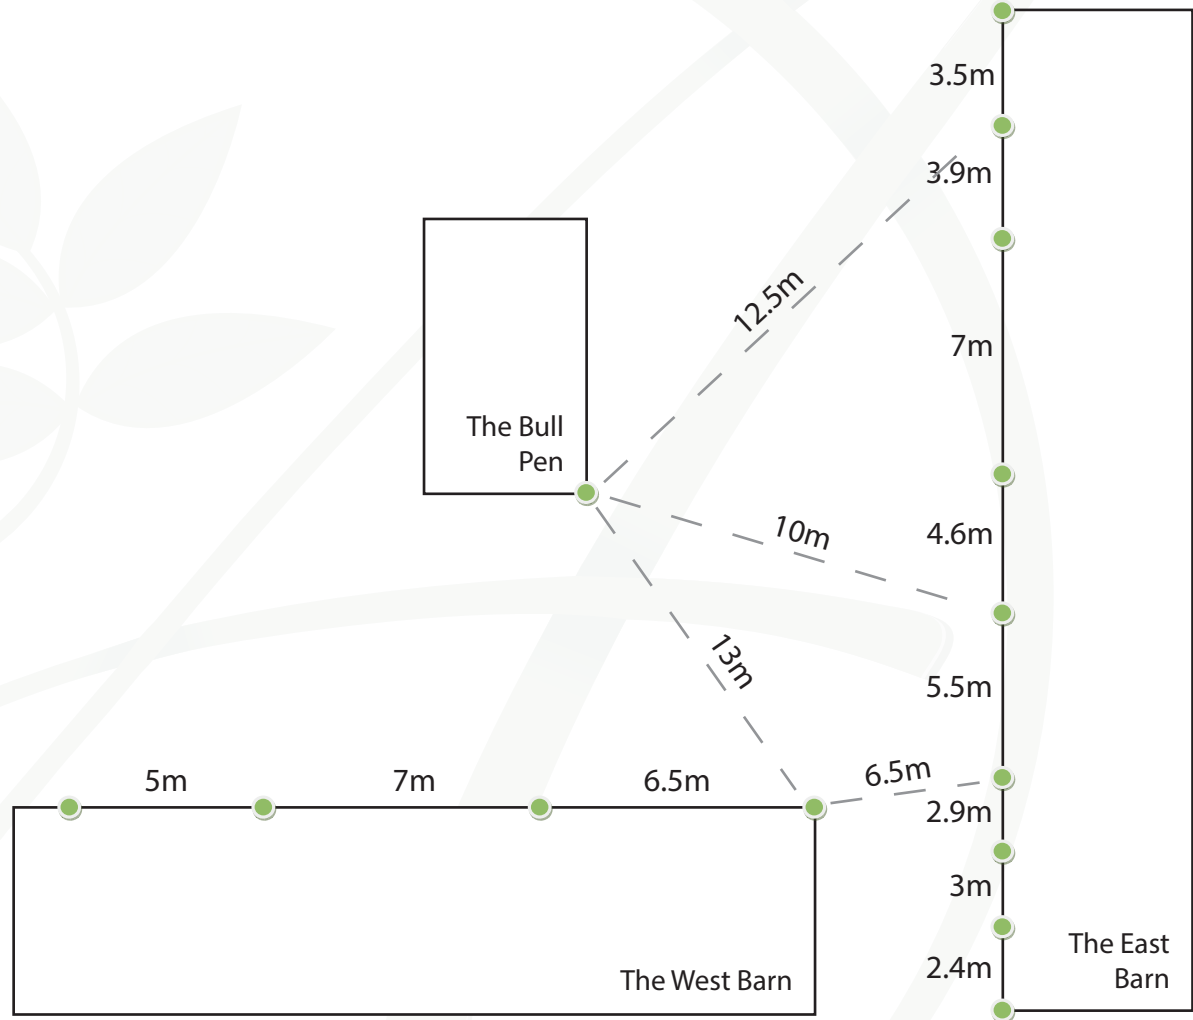

## The Ashes External Bunting Hooks

● = The Hooks

Please Note: The diagram is not to scale. All measurements represent the actual distance between the hooks, please add extra length if you'd like 'swag'.